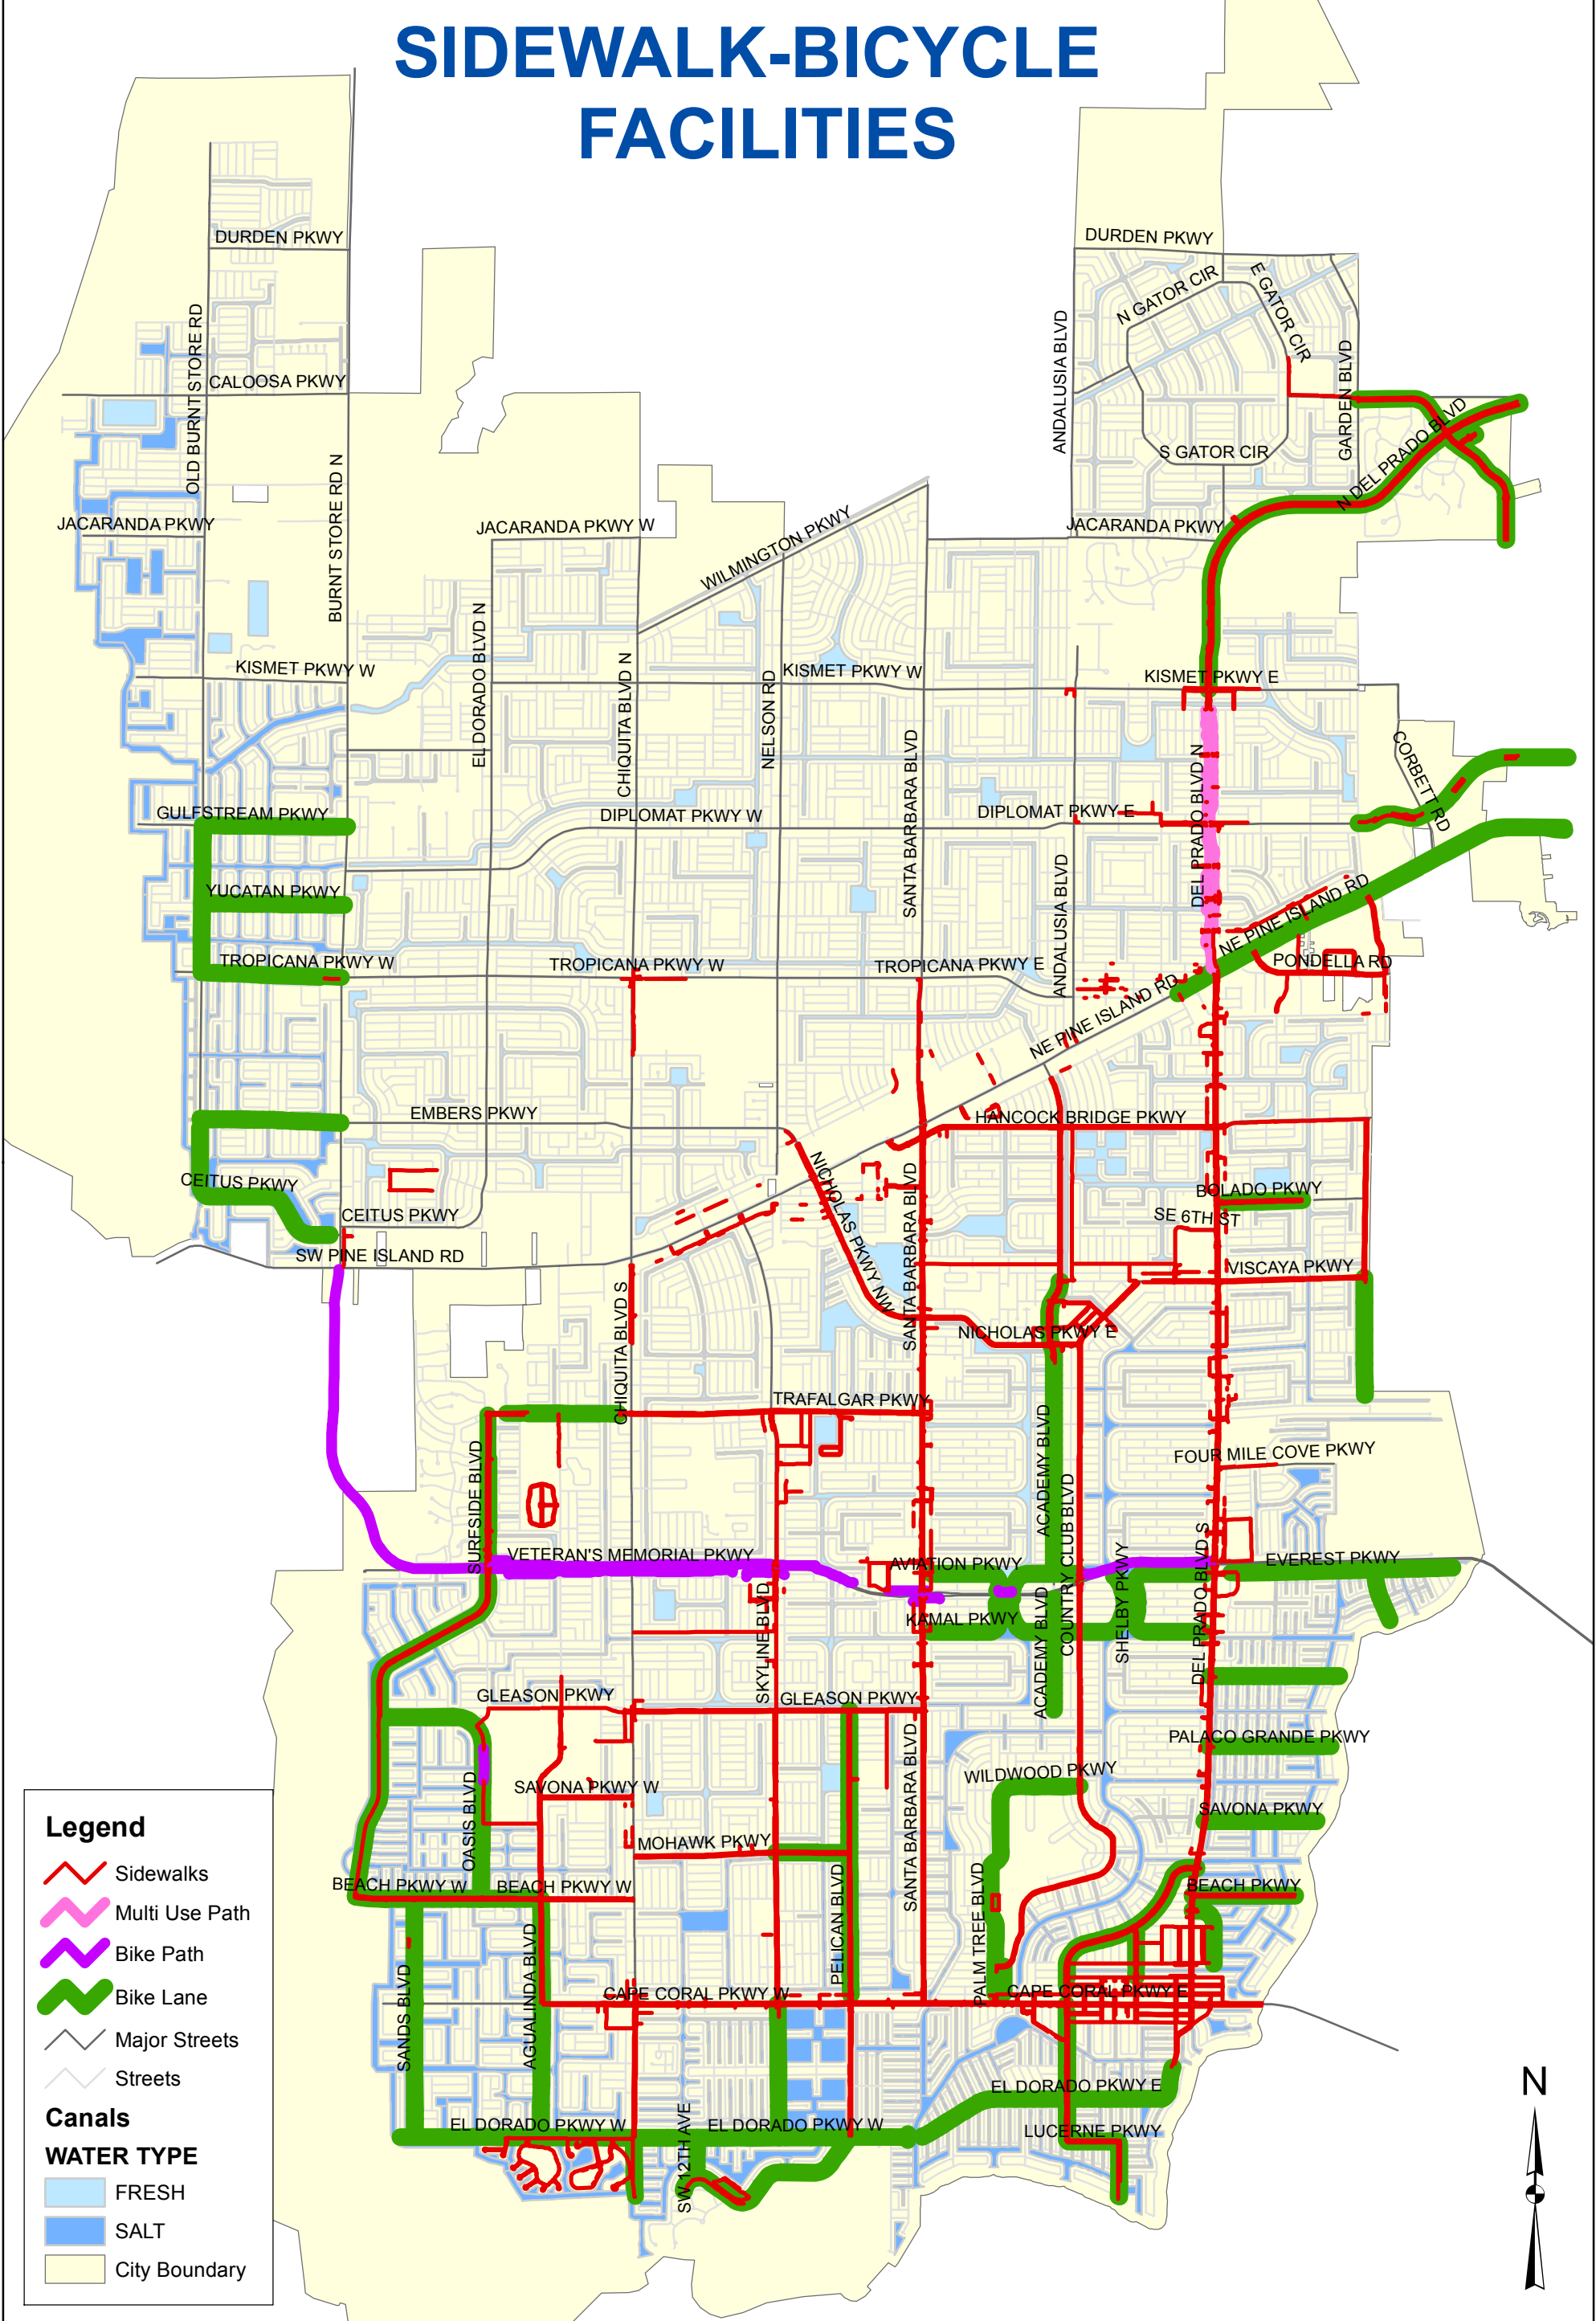

# SIDEWALK-BICYCLE FACILITIES

This map is not a survey and should not be used in place of a survey. While every effort is made to accurately depict the mapped area, errors and omissions may occur. Therefore, the City of Cape Coral cannot be held liable for incidents that may result due to the improper use of the information presented on this map. This map is not intended for construction, navigation or engineering calculations. Please contact the Department of Public Works with any questions regarding this map.

5/20/14 SF