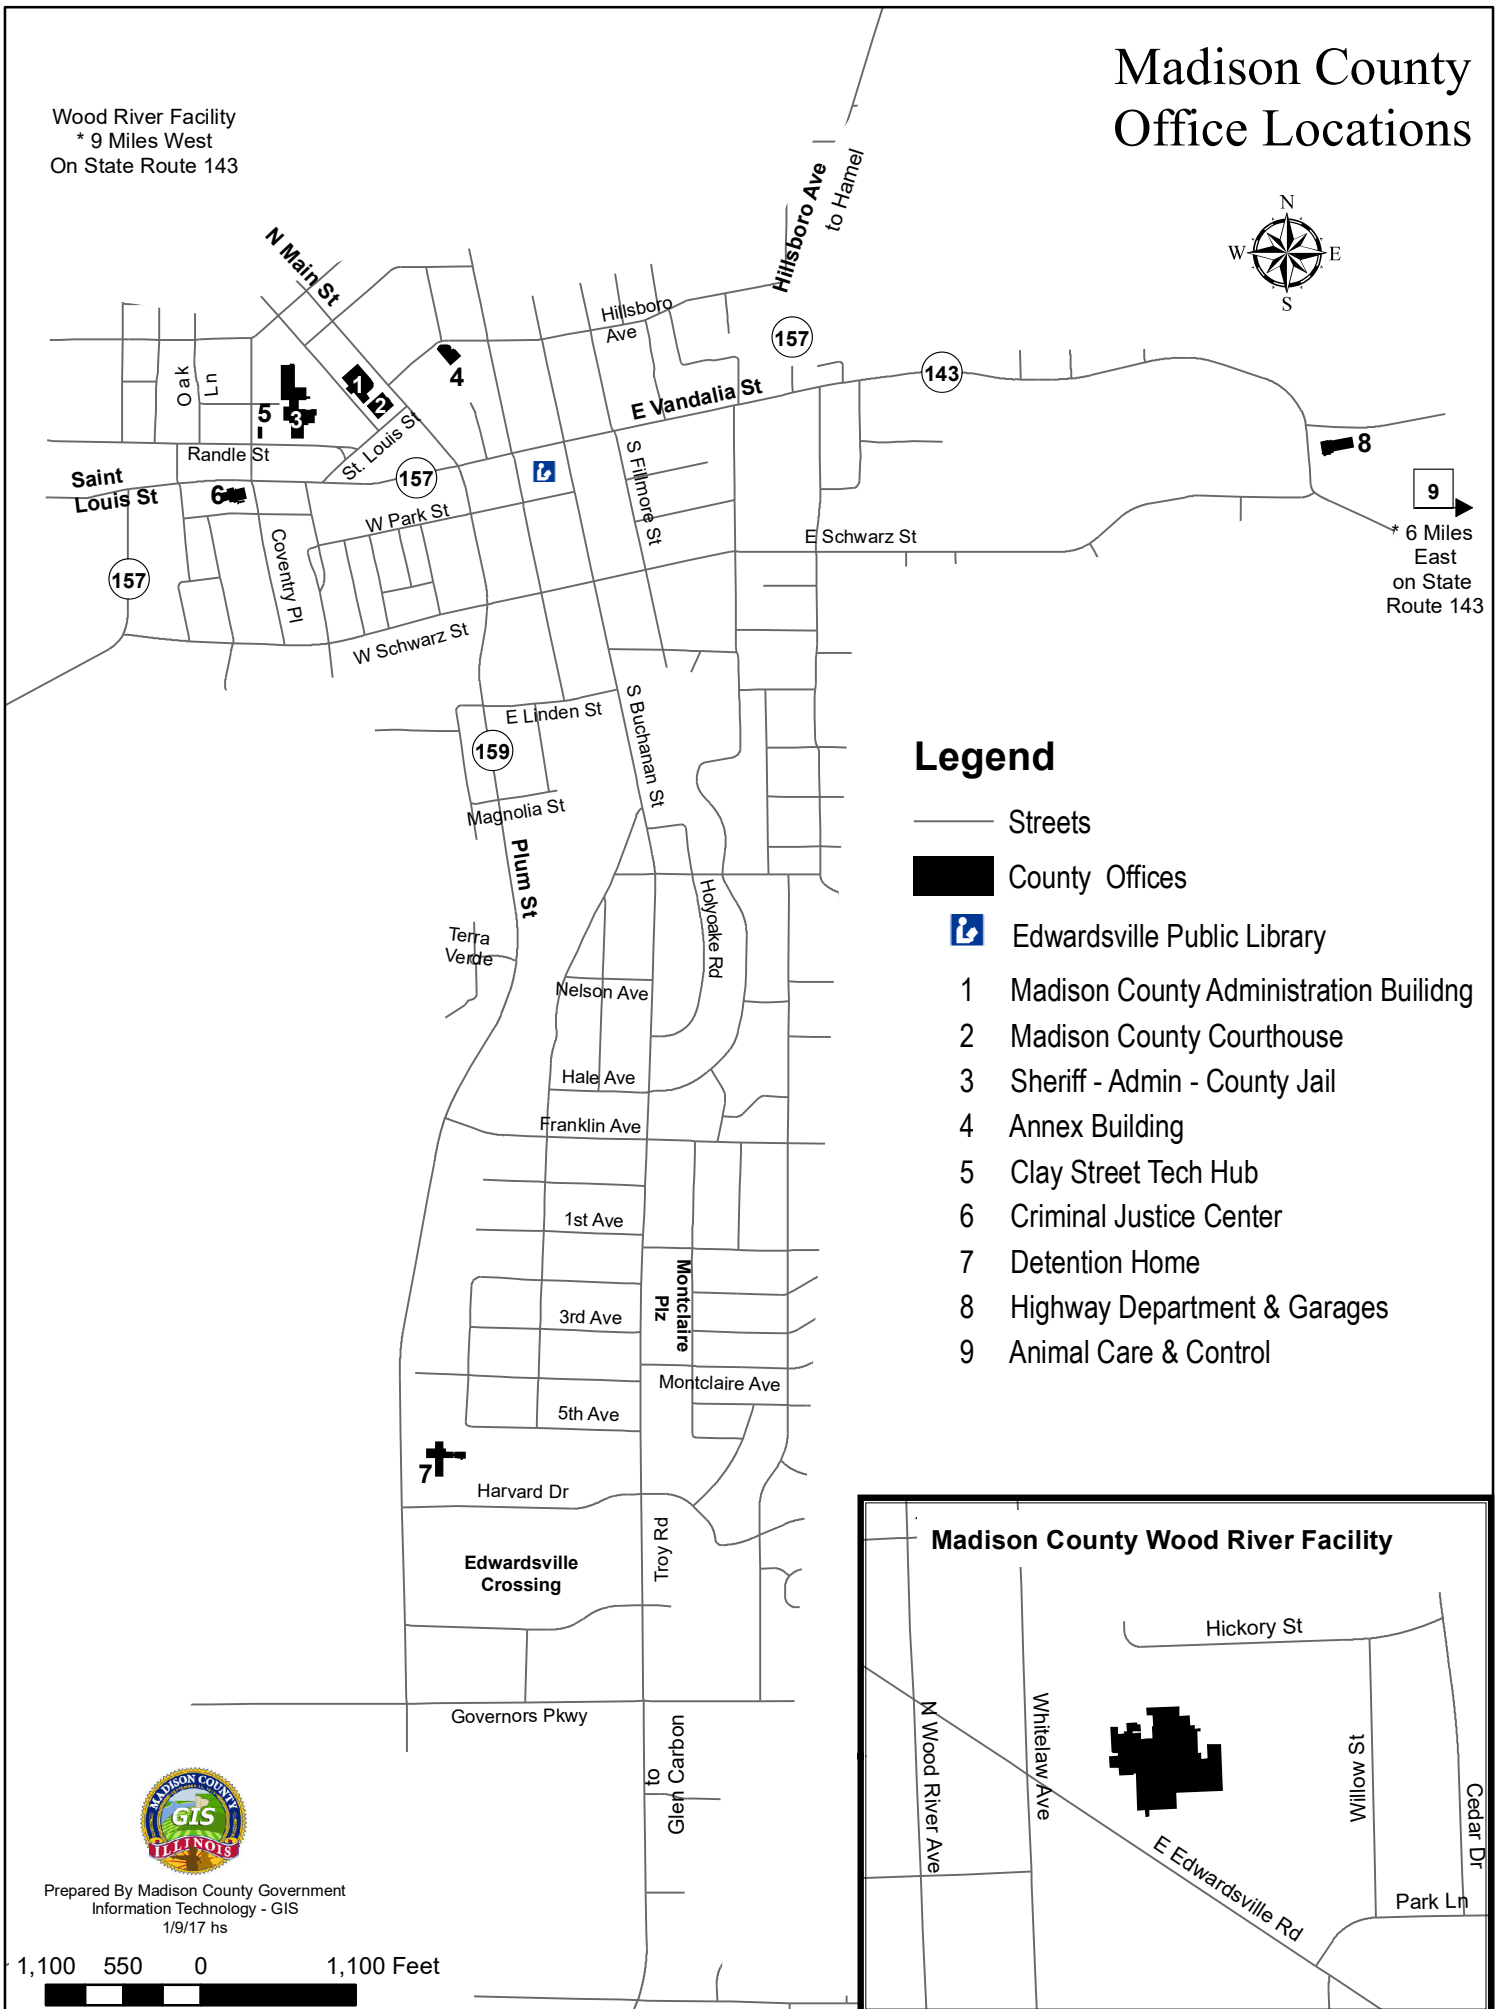

Madison County Office Locations

Wood River Facility
 * 9 Miles West
 On State Route 143

Legend

- Streets
- County Offices
- Edwardsville Public Library
- 1 Madison County Administration Building
- 2 Madison County Courthouse
- 3 Sheriff - Admin - County Jail
- 4 Annex Building
- 5 Clay Street Tech Hub
- 6 Criminal Justice Center
- 7 Detention Home
- 8 Highway Department & Garages
- 9 Animal Care & Control

Prepared By Madison County Government
 Information Technology - GIS
 1/9/17 hs

1,100 550 0 1,100 Feet